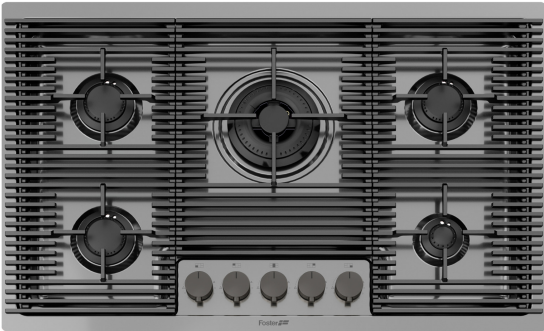

## Cooker hob Milanello Gun Metal 5F - 7682 006

Cooker hobs

Code: 7682 006

### DETAILS

Coloring	Gun Metal
Finish	PVD
Material	AISI 304 stainless steel
Texture	Satin
Supply	220-240 V; 50.60 Hz
Edge/Installation Type	Flush-mount   Top-mount
Dimensions	803x513 mm
Base size	80cm
Heating element	Five burners

Built-in hole	View technical data sheet (for all Flush-mount / Top-mount models and Under-mount models)
Grids	Cast iron grids and enamelled burner covers
Total power	10.250 W
Auxiliary	1.000 W
Semirapid	3x1.750 W
Triple crown	4.000 W
Safety	Safety valve with quick-acting thermocouple
Ignition	Electric ignition under knob
Gas type	Tested for installation with natural gas, LPG nozzle set included.
Type	Gas Hob

## FEATURES

Gun Metal	The Gun Metal finish is obtained by treating steel with a physical process called PVD (Physical Vacuum Deposition) which deposits particles of noble metals on the surface. The result is a unique and refined aesthetic effect, and an improvement of the mechanical properties of the steel which is more resistant to impact and scratches.
Cast iron grids	Cast-iron is the ideal material for an hob grid, this due to the manifold properties characterising it: high heat capacity that improves cooking performance; high weight and stability that improve safety; sturdiness that preserves the hob's original aspect over time; easy cleaning.