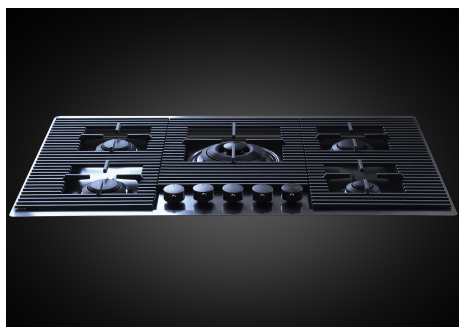

GALLERY

OPTIONAL ACCESSORIES